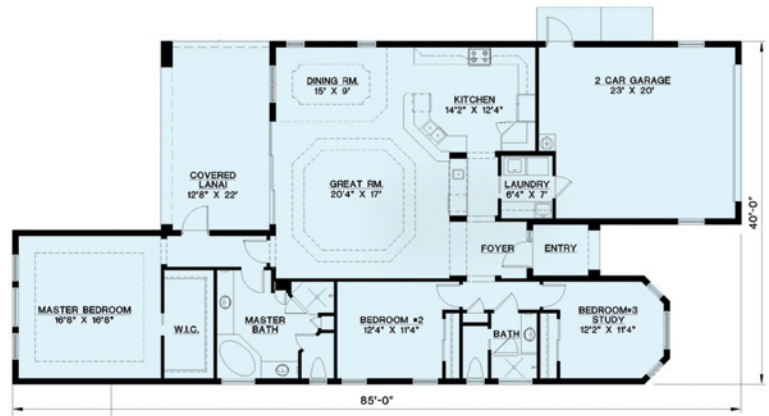

FEATURING LAUREL WOOD VILLAS

HOME AND LOT PACKAGES AVAILABLE

Starting in the low \$370,000's

Arabella

Catalina

All Renderings and Floorplans Copyright Weber Design Group, Inc.

- Limited number of lots available
- Gated community
- Convenient location